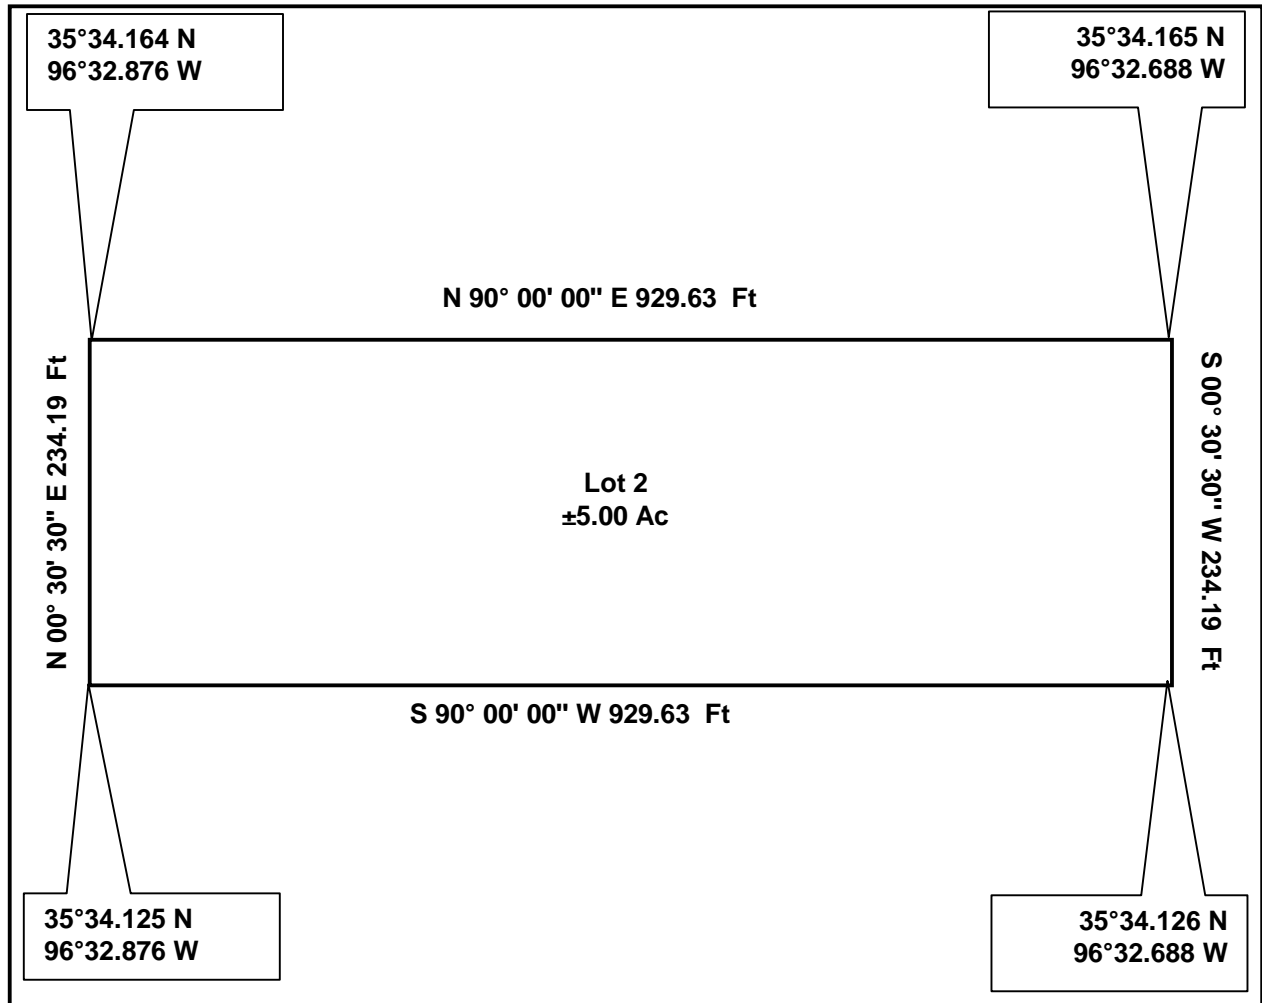

# PLAN

Being a tract of land out of the Paden Oaks Ranches lying in the South Half of the Southwest Quarter of Section 26, Township 13 North, Range 7 East, Okfuskee County, Oklahoma.

GPS Coordinates presented here are in the Universal Transverse Mercator (UTM) Zone 14 N coordinate system using the North America Datum for 1983 (NAD83).

**Note** that these coordinates are based upon the best data we have accumulated, **but are not exact**. This information is for the purpose of locating your property only. Prior to building a fence or any structures on your land, you should contact an Oklahoma licensed surveyor to mark the exact corners of your property.